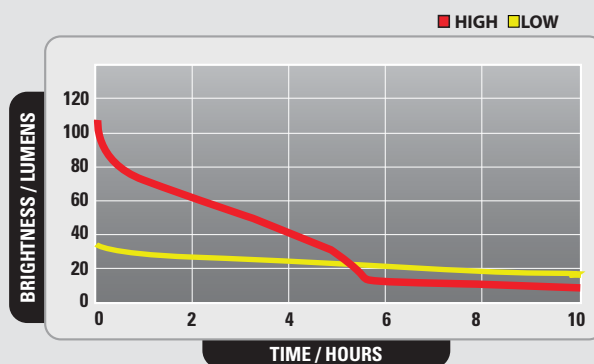

FEATURES

- Proprietary Compound Path Optics (CPO) permits high efficiency and compact size
- Thermal Recovery System recycles heat from the LED to warm batteries for improved performance in low temperatures
- Waterproof design for all weather use
- 3 selectable beam patterns - Spot, Diffuse and Red Diffuse
- High and Low power settings
- Large push button control switch works with heavy gloves
- LED lamp module can be removed from mounting strap for use as a portable work light
- Rotating beam angle adjustment knob, no hinge to break
- Available with non slip rubber helmet band, woven headband or helmet mounting plate
- High impact ABS, LEXAN® and molded rubber construction for durability

Fits On Any Hard Hat With Rubber Helmet Band Or Helmet Mounting Plate

Red Diffuse Beam Aids Night Vizion

SPECIFICATIONS

CL I, II, III DIV 1 GROUP A-G, T4 Exia

FL 1 STANDARD	HIGH	LOW
	100 LUMENS	37 LUMENS
	7 HOURS	24+ HOURS

Distance	223 ft / 68 m (high) / 144 ft / 44 m (low)
Lamp	High intensity white LED
Batteries	3 AAA Alkaline / LR6
Size	3.0 x 1.5 x 1.8 in / 7.6 x 3.8 x 4.6 cm
Weight	3.9 oz / 110.5 g
Waterproof	10 ft / 3 m