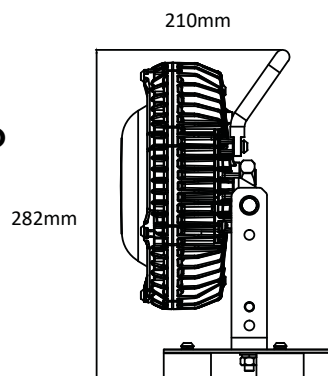

UL Certification

Class I DIV 1&2 Groups A B C D
Class II DIV 1 Groups E F G
Class II Div 2 Groups F G
Class III Div 1 & Div 2